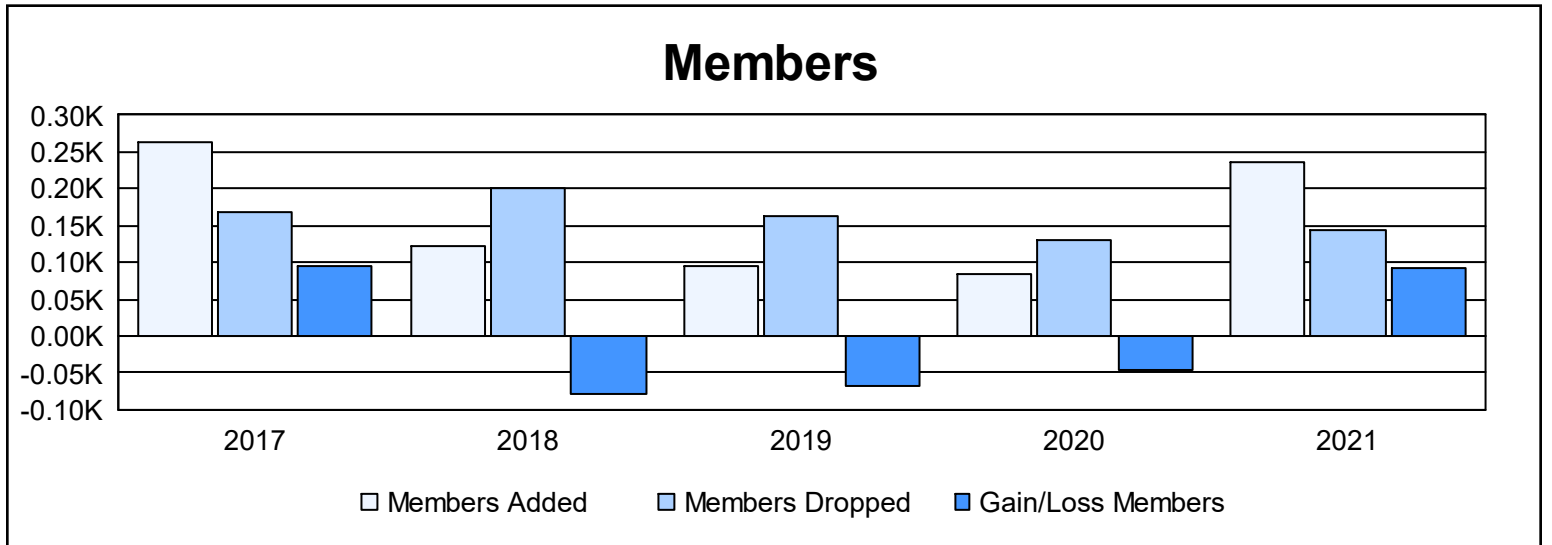

Year	New Clubs	Dropped Clubs	Gain/ Loss Clubs	New Members	Charter Members	Reinstate Members	Transfer Members	Total Member Added	Total Members Dropped	Gain/ Loss Members
2016-2017	4	1	3	143	107	6	7	263	168	95
2017-2018	0	2	-2	83	2	21	15	121	201	-80
2018-2019	0	2	-2	82	2	6	5	95	162	-67
2019-2020	1	2	-1	55	20	4	4	83	129	-46
2020-2021	3	0	3	129	63	43	0	235	144	91
<b>Average</b>	<b>2</b>	<b>1</b>	<b>0</b>	<b>98</b>	<b>39</b>	<b>16</b>	<b>6</b>	<b>159</b>	<b>161</b>	<b>-1</b>

### Membership Composition June 2021 Cumulative